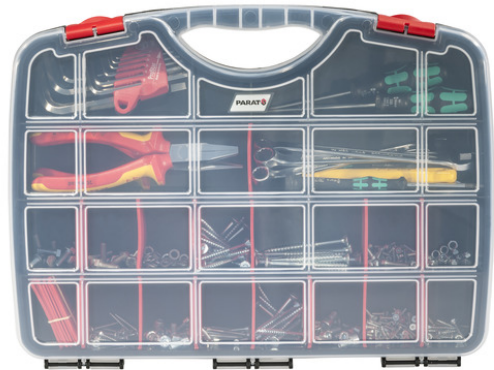

PROFI-LINE Organize S

Small parts management at the highest level!

Part denomination	PROFI-LINE Organize S
Part number	5854000391
GTIN /EAN	4006793877610
customs tariff number	39269097
customs tariff number	ES
Fittings	<ul style="list-style-type: none">- 5 to max. 26 compartments, individually portionable- separation plates- big integrated carrying handle- 2 locks- clear cover- stackable
Dimensions inside (WxDxH)	370 mm x 55 mm x 260 mm
Dimensions outside (WxDxH)	390 mm x 60 mm x 290 mm
Volumen	5 Liter
Weight	700 g
Material	- polypropylene
Color	black
dimensions of packaging PU (WxDxH)	390 mm x 360 mm x 370 mm
weight incl. packaging PU	4.5 kg
dimensions of euro-pallet	1200 mm x 800 mm x 2050 mm
weight incl. Euro-pallet	200 kg
quantity euro-pallet	240

product image similar / information without content / subject to errors and changes / all dimensions in mm